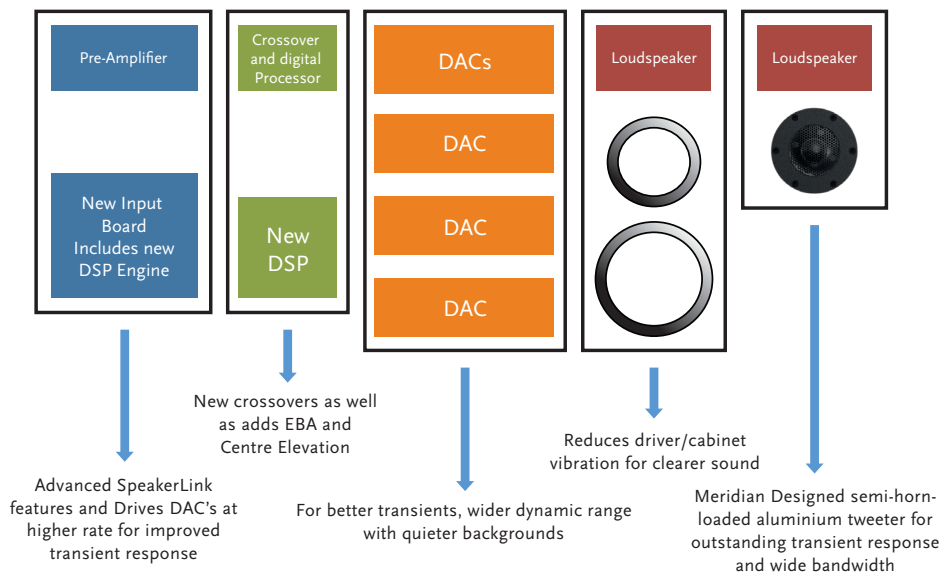

## CENTRE ELEVATION

In most installations, where the centre-channel loudspeaker is below the display, the sound seems to emanate from below and not from the screen, detracting from the experience. DSP in a Meridian centre loudspeaker psychoacoustically raises the sound image to centre-screen – where we expect it for the most engaging movie or concert experience.

## MERIDIAN APODISING FILTER

A unique Meridian filter that avoids pre-ringing, so it can be steeper, cleaning up the effects of early, less efficient filters used in the digital recording process. The result: a better, cleaner sound from recordings both old and new.

## ENHANCED BASS ALIGNMENT (EBA)

Meridian's innovative Enhanced Bass Alignment technology uses two different technologies to time-align high, mid and upper bass frequencies with the low bass, resulting in audibly improved bass transients and added life and clarity.

## NEW SPEAKERLINK INPUT BOARD AND DSP

A new SpeakerLink board provides enhanced interoperability between Meridian Controllers and DSP Loudspeakers. Digital Signal Processing has been enhanced for higher clock speeds, giving superb handling of the high sample rates encountered with high-resolution audio sources.